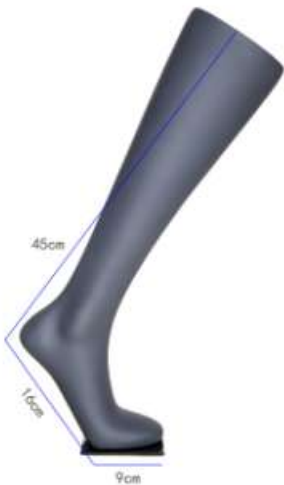

SH17
HEIGHT: 62CM
FOOT: 25CM