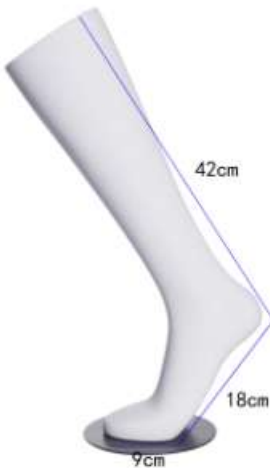

HEF-33-H
HEIGHT: 183CM
SHOULDER: 48CM
CHEST: 93CM
WAIST: 72CM
HIP: 93CM

HEF-34-H
HEIGHT: 161CM
SHOULDER: 40CM
CHEST: 86CM
WAIST: 64CM
HIP: 92CM

HEF-36-H
HEIGHT: 195CM
SHOULDER: 40CM
CHEST: 101CM
WAIST: 84CM
HIP: 98CM

HEF-07-H
HEIGHT: 176CM
SHOULDER: 45CM
CHEST: 89CM
WAIST: 71CM
HIP: 95CM

HEF-35-H
HEIGHT: 169CM
SHOULDER: 34CM
CHEST: 89CM
WAIST: 65CM
HIP: 92CM

SH SERIES

THE POSTER

SH5
HEIGHT: 70CM
LEG: 49CM
FOOT: 24.5CM

SH6
HEIGHT: 54CM
WRIST: 18CM
ARM: 36CM

SH7
HEIGHT: 61CM
LEG: 52CM
ANKLE: 30CM

SH8
HEIGHT: 29CM
WIDE: 45CM
ARM: 38.5CM

SH9
HEIGHT: 33.5CM
LEG: 30.5CM
FOOT: 27CM

SH10
HEIGHT: 34CM
LEG: 32CM
FOOT: 27CM

SH SERIES

THE POSTER

THE MEASUREMENT OF THE MODOL

SH17
HEIGHT: 62CM
FOOT: 25CM

SH19
HEIGHT: 53CM
LEG: 39CM

SH20
HEIGHT: 52CM
LEG: 32CM

SH SERIES

THE POSTER

THE MEASUREMENT OF THE MODOL