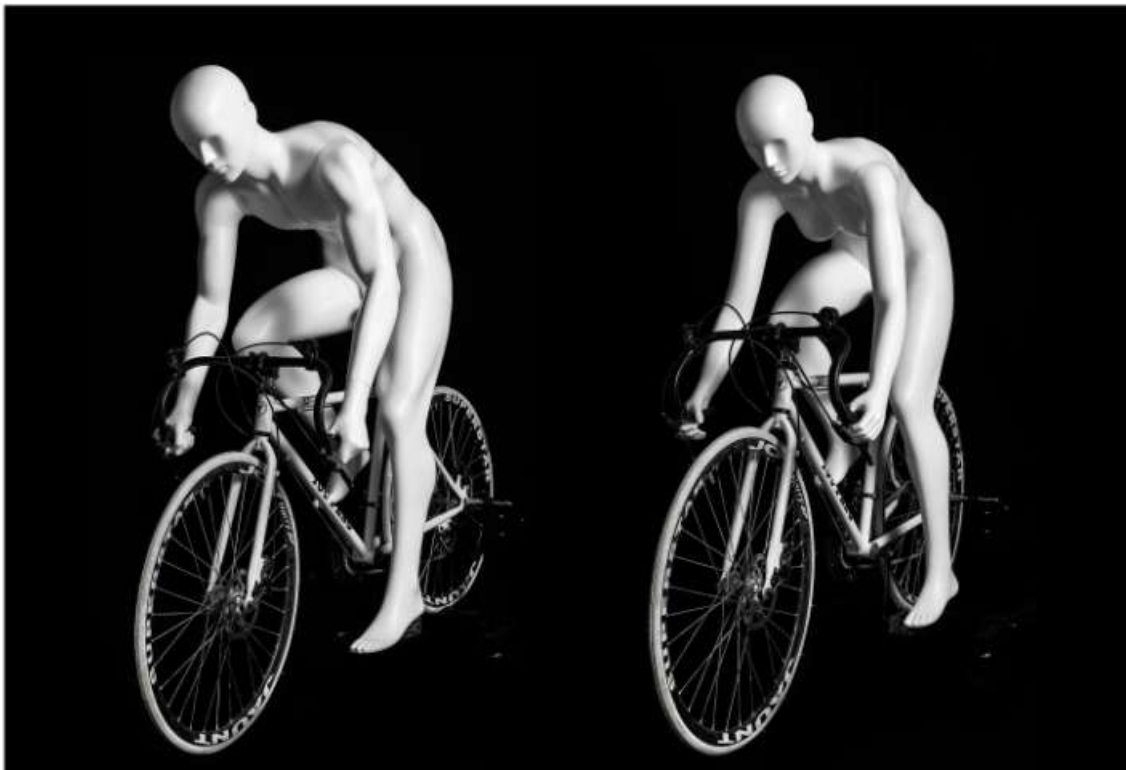

YOGA SERIES

THE POSTER

YOGA7

YOGA4

YOGA6

YOGA5

YOGA4 (without base)
HEIGHT: 94CM
SHOULDER: 43CM
CHEST: 82CM
WAIST: 63CM
HIP: 92CM

YOGA5 (without base)
HEIGHT: 89CM
SHOULDER: 44CM
CHEST: 82CM
WAIST: 61CM
HIP: 89CM

YOGA6 (without base)
HEIGHT: 88CM
SHOULDER: 45CM
CHEST: 82CM
WAIST: 64.5CM
HIP: 93CM

YOGA7 (without base)
HEIGHT: 92CM
SHOULDER: 48CM
CHEST: 83CM
WAIST: 62CM
HIP: 94CM

QC SERIES

THE POSTER

QC2
HEIGHT: 170CM
SHOULDER: 41CM
CHEST: 84CM
WAIST: 62CM
HIP: 92CM

QC1
HEIGHT: 173CM
SHOULDER: 54CM
CHEST: 100CM
WAIST: 80CM
HIP: 99CM

QC SERIES

THE POSTER

QC3
HEIGHT: 141CM
SHOULDER: 51CM
CHEST: 103CM
WAIST: 82CM
HIP: 104CM

QC4
HEIGHT: 136CM
SHOULDER: 42CM
CHEST: 88CM
WAIST: 69CM
HIP: 97CM