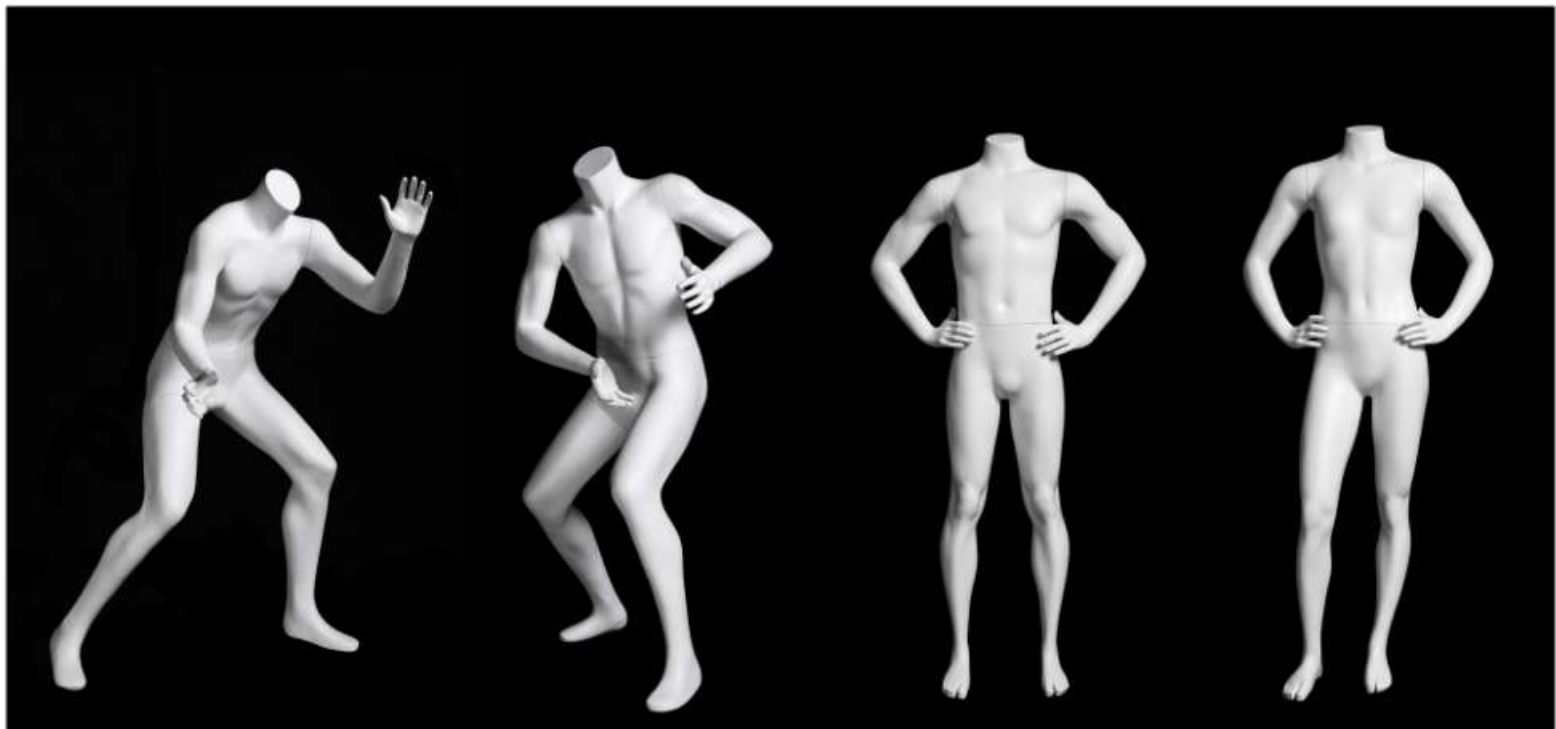

THE MEASUREMENT OF THE MODOL

KBK1
HEIGHT: 127CM
SHOULDER: 46CM
CHEST: 80CM
WAIST: 68CM
HIP: 95CM

KBK2
HEIGHT: 132CM
SHOULDER: 46CM
CHEST: 82CM
WAIST: 69CM
HIP: 90CM

HEF-25
HEIGHT: 140CM
SHOULDER: 40CM
CHEST: 77CM
WAIST: 60.5CM
HIP: 80CM

HEF-26
HEIGHT: 137CM
SHOULDER: 36CM
CHEST: 74CM
WAIST: 60CM
HIP: 81.5CM