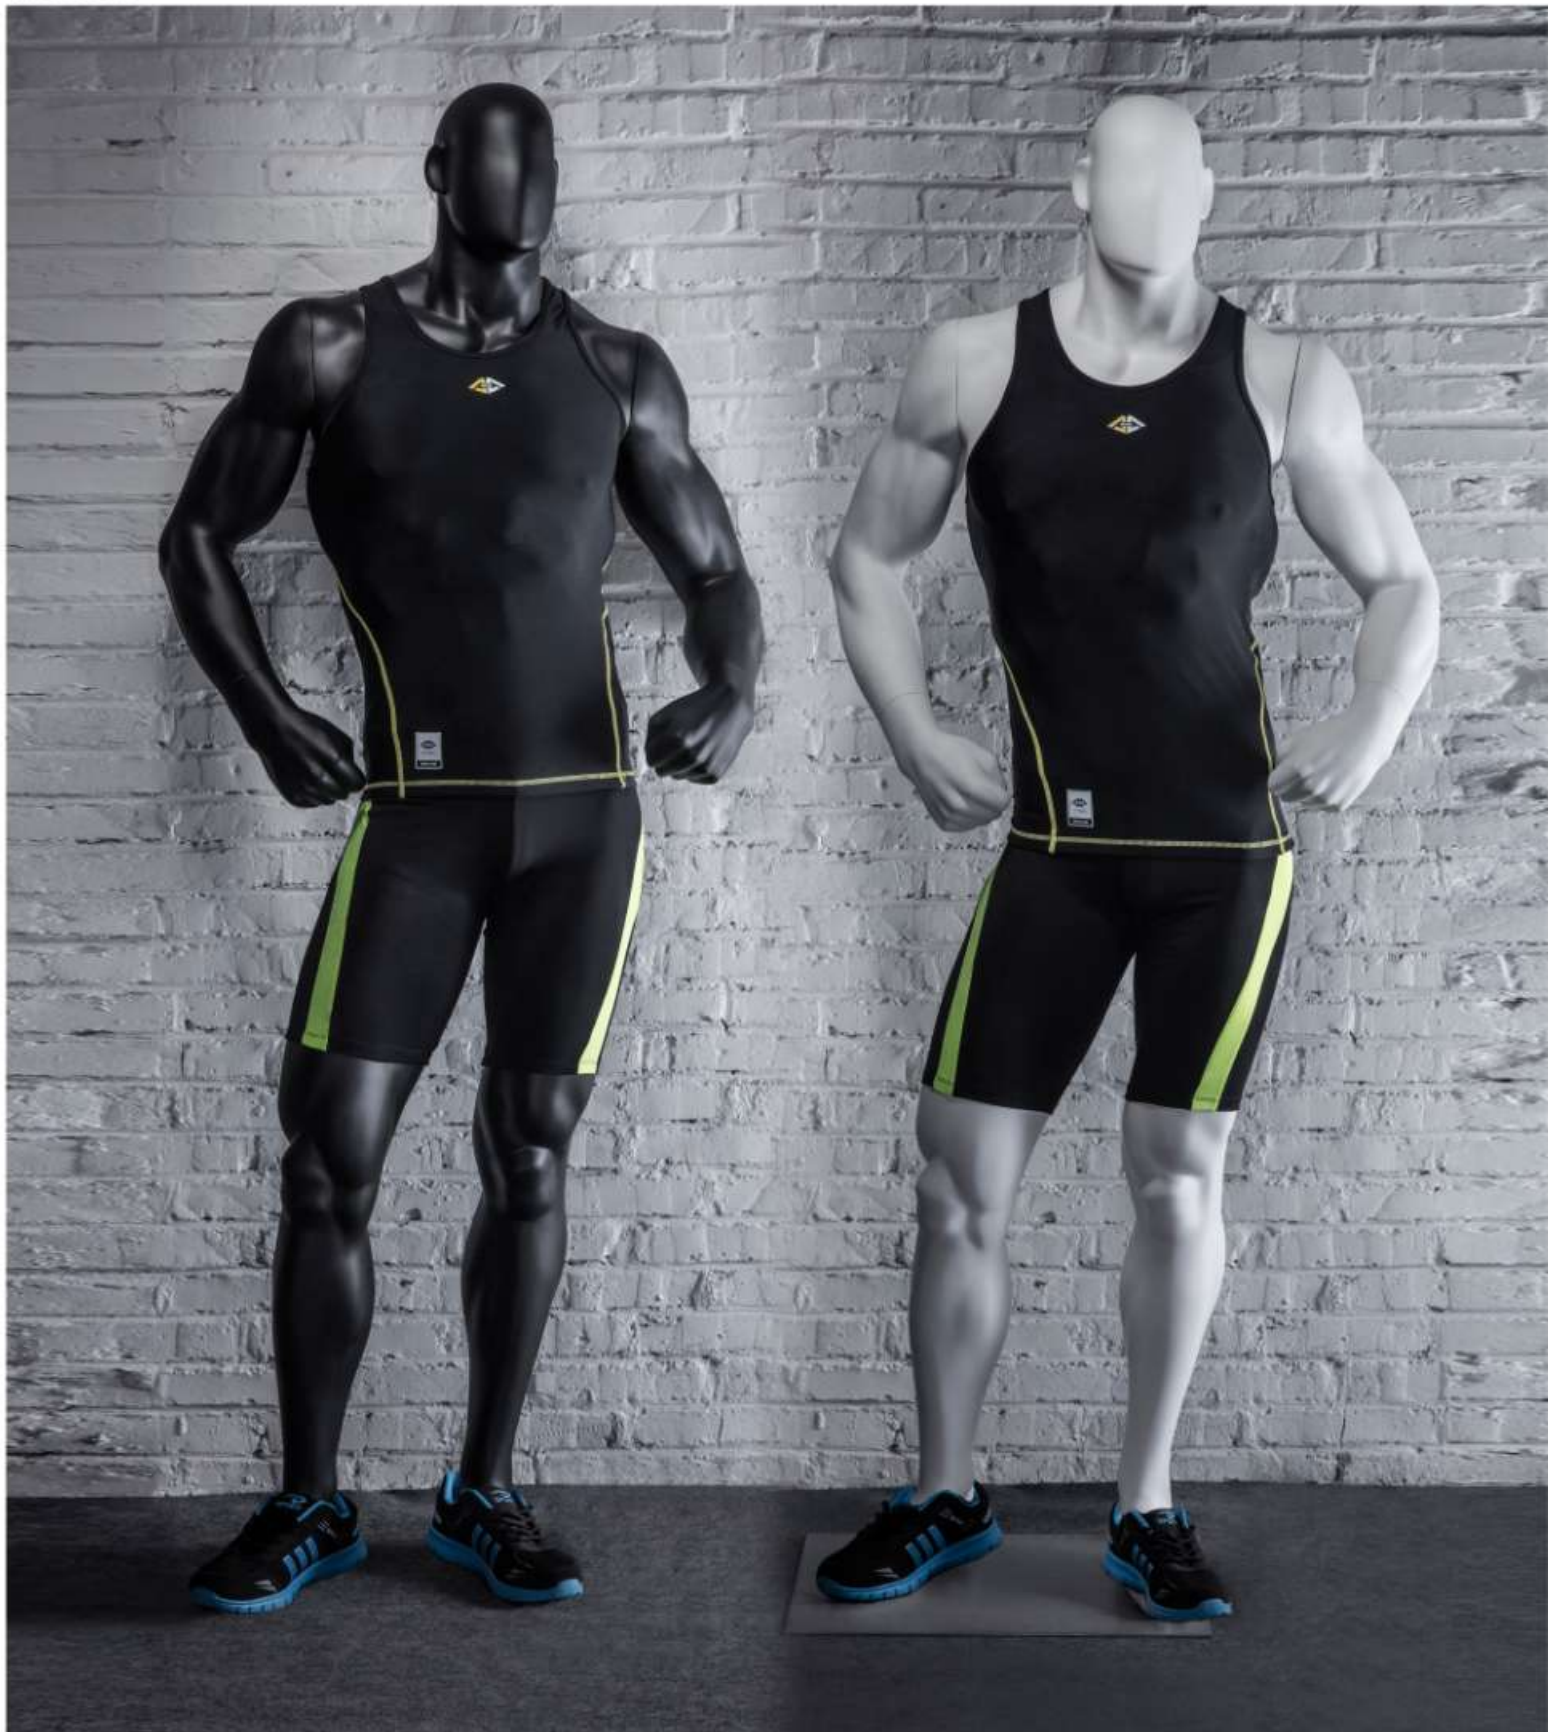

MAS SERIES

THE POSTER

MAS-1B
HEIGHT: 180CM
SHOULDER: 48CM
CHEST: 118CM
WAIST: 94CM
HIP: 110CM

MAS-1W
HEIGHT: 180CM
SHOULDER: 48CM
CHEST: 118CM
WAIST: 94CM
HIP: 110CM